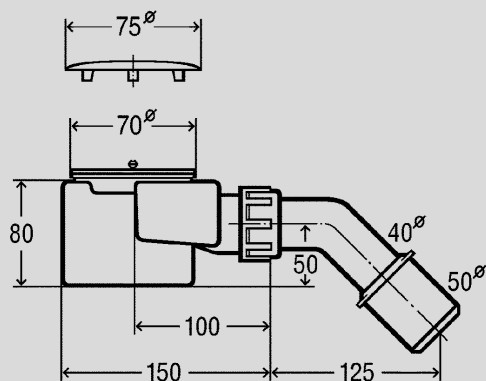

WASTE FITTING DIAMETER 9 CM

- for CORNEZZA, LADOPLAN, SUPERPLAN, SUPERPLAN XXL, ARRONDO, DUSCHPLAN, DUSCHPLAN XXL, FONTANA 6,5 cm and ZIRKON 6,5 cm
- waste fitting diameter 9 cm
- drainage capacity: 0,6 l/s
- conforms to EN 274

WASTE FITTING DIAMETER 5,2 CM

- for FONTANA 13 cm, SANIDUSCH 14 cm and ZIRKON 14 cm
- waste fitting diameter 5,2 cm
- drainage capacity: 0,53 l/s
- conforms to EN 274

Special waste fittings	Model Order No.		EUR
Special waste fitting 9 cm drainage capacity: 0,6 l/s	4088 6897 1065 0999		
Special waste fitting 5,2 cm drainage capacity: 0,53 l/s	4089 6897 1064 0999		