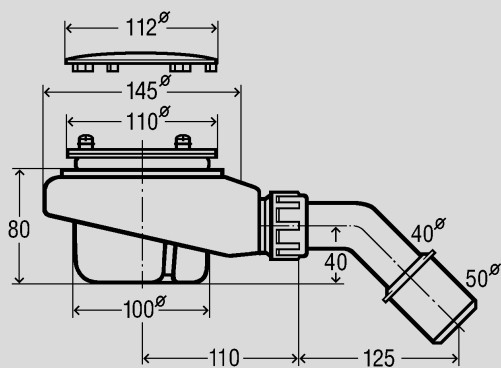

WASTE FITTING DIAMETER 9 CM

- for CORNEZZA, LADOPLAN, SUPERPLAN, SUPERPLAN XXL, ARRONDO, DUSCHPLAN, DUSCHPLAN XXL, FONTANA 6,5 cm and ZIRKON 6,5 cm
- waste fitting diameter 9 cm
- drainage capacity: 0,6 l/s
- conforms to EN 274

WASTE FITTING DIAMETER 5,2 CM

- for FONTANA 13 cm, SANIDUSCH 14 cm and ZIRKON 14 cm
- waste fitting diameter 5,2 cm
- drainage capacity: 0,53 l/s
- conforms to EN 274

Special waste fittings	Model Order No.		EUR
Special waste fitting 9 cm drainage capacity: 0,6 l/s	4088 6897 1065 0999		
Special waste fitting 5,2 cm drainage capacity: 0,53 l/s	4089 6897 1064 0999		