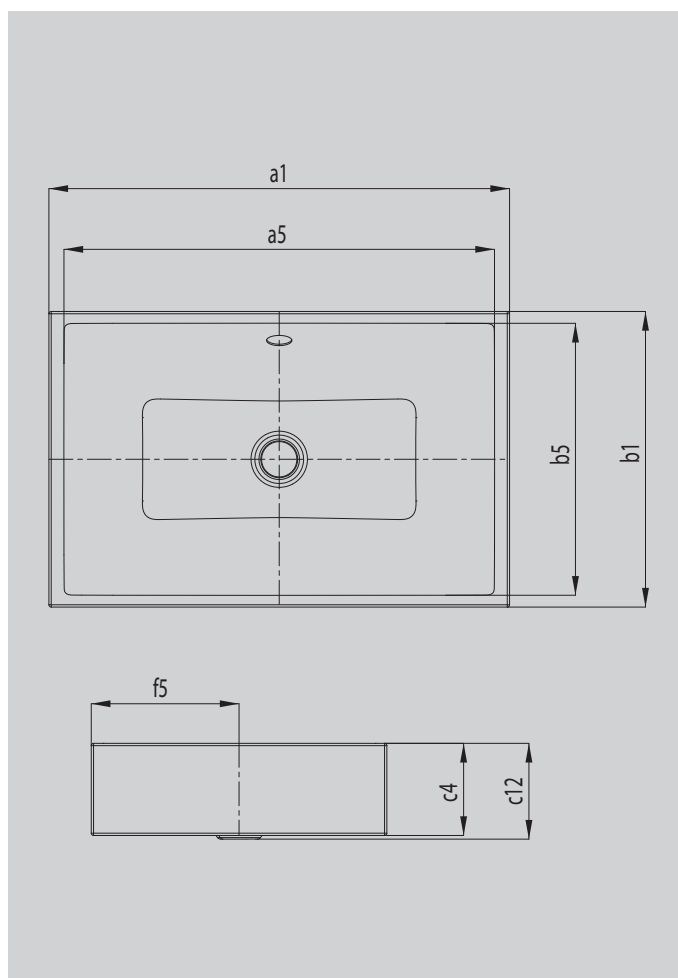

# PURO S INSET COUNTERTOP WASHBASIN

- elegant rectangular washbasin in a classically minimalist design
- reduced precise edges
- very generous interior dimensions
- clean and timeless lines - immortalised in long-lasting KALDEWEI steel enamel
- harmonises perfectly with the PURO bath series
- designed by Anke Salomon

Similar illustration

Model		3176
External length	$a_1$	900 mm
Internal length	$a_5$	860 mm
External width	$b_1$	385 mm
Internal width	$b_5$	354 mm
Height of rim	$c_4$	120 mm
Distance basin surface to bottom edge of waste hole	$c_{12}$	125 mm
Distance rear edge to centre of waste hole	$f_5$	193 mm
Net weight		16 kg