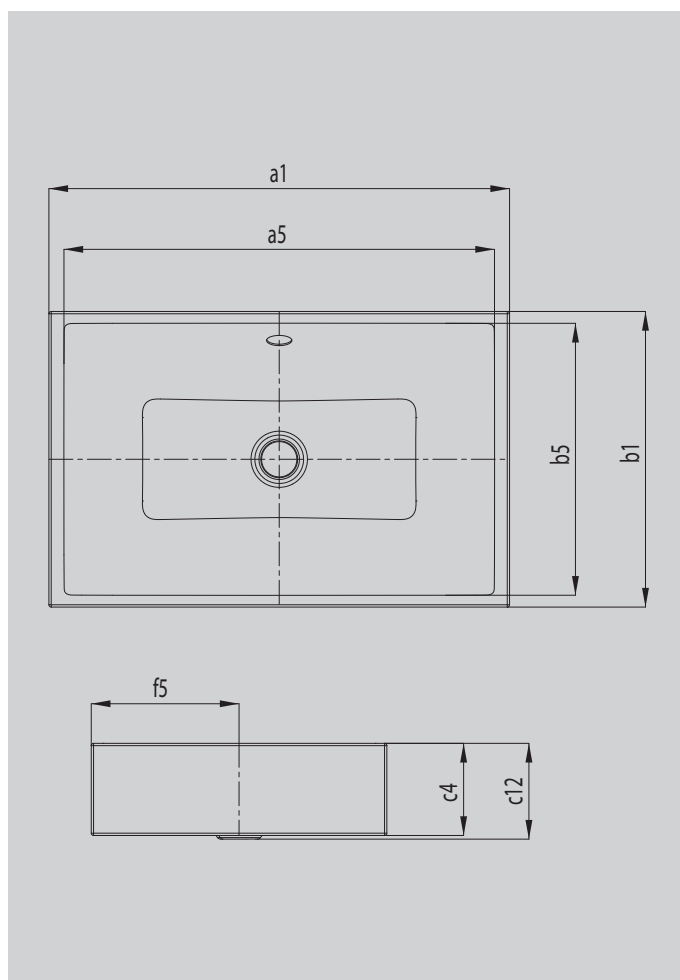

PURO S INSET COUNTERTOP WASHBASIN

- elegant rectangular washbasin in a classically minimalist design
- reduced precise edges
- very generous interior dimensions
- clean and timeless lines - immortalised in long-lasting KALDEWEI steel enamel
- harmonises perfectly with the PURO bath series
- designed by Anke Salomon

Similar illustration

Model		3175
External length	a_1	600 mm
Internal length	a_5	561 mm
External width	b_1	385 mm
Internal width	b_5	354 mm
Height of rim	c_4	120 mm
Distance basin surface to bottom edge of waste hole	c_{12}	125 mm
Distance rear edge to centre of waste hole	f_5	193 mm
Net weight		12 kg