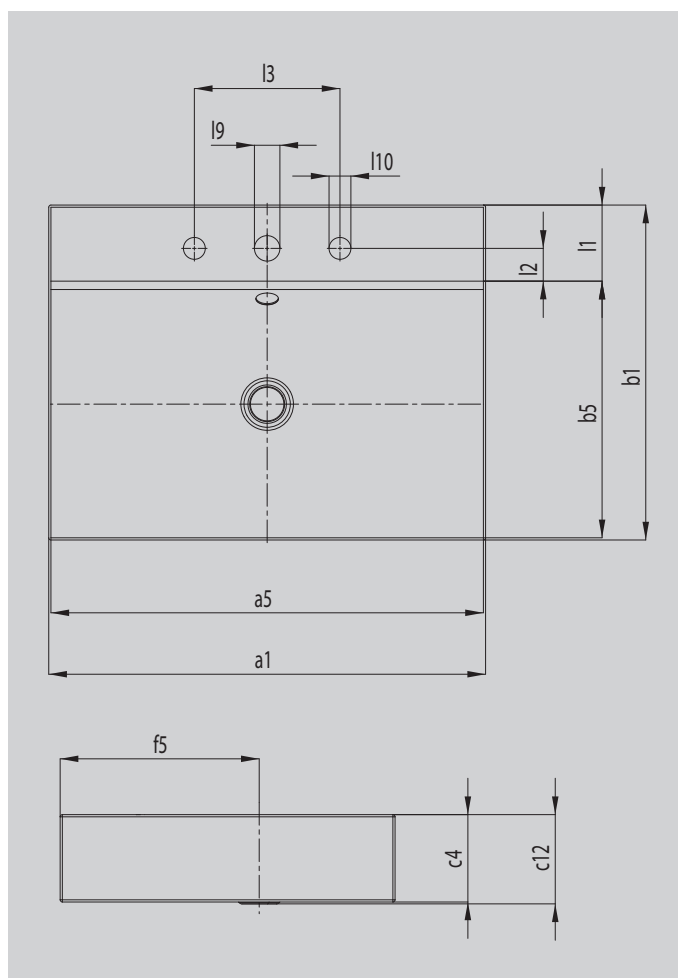

SILENIO INSET COUNTERTOP WASHBASIN

- fluid and sensually modern design all at once
- optimum comfort through generous dimensioning of the washbasin
- soft, organic interior shape
- geometry allows fittings with short spout leaving ample space for washing
- together with the SILENIO bath and SCONA shower surface, they form a perfect bathroom fitted out entirely with steel enamel
- designed by Anke Salomon

Similar illustration

Model		3049
External length	a_1	1200 mm
Internal length	a_5	1194 mm
External width	b_1	460 mm
Internal width	b_5	353 mm
Height of rim	c_4	120 mm
Distance basin surface to bottom edge of waste hole	c_{12}	123 mm
Distance rear edge to centre of waste hole	f_5	273 mm
Depth of tap deck	l_1	105 mm
Distance tap holes to edge	l_2	45 mm
Distance external tap holes (for 3 tap holes)	l_3	200 mm
Diameter of centre tap hole	l_9	Ø 35 mm
Diameter of outside tap hole (for 3 tap holes only)	l_{10}	Ø 30 mm
Net weight		22 kg