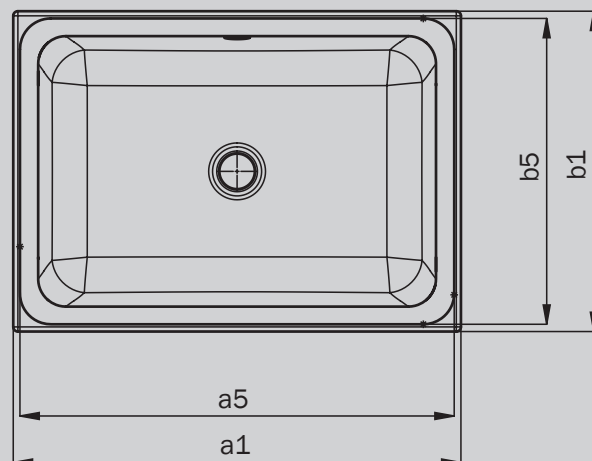

CAYONO S COUNTERTOP WASHBASIN

- Comfortable spaciousness thanks to the generous interior depth
- Puristic design completed by softly curved surfaces
- Generous radii make cleaning particularly easy
- Elegant solution - overflow cover outside the visible area
- made of KALDEWEI steel enamel

Similar illustration

Model		3189
External length	a_1	580 mm
Internal length	a_5	562 mm
External width	b_1	415 mm
Internal width	b_5	396 mm
Height of rim	c_4	30 mm
Distance basin surface to bottom edge of waste hole	c_{12}	173 mm
Distance rear edge to centre of waste hole	f_5	208 mm
Net weight		10 kg