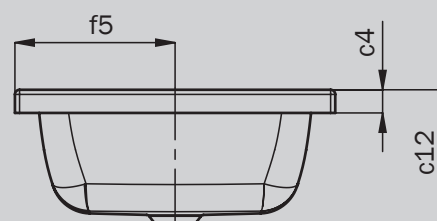

CAYONO S COUNTERTOP WASHBASIN

- Comfortable spaciousness thanks to the generous interior depth
- Puristic design completed by softly curved surfaces
- Generous radii make cleaning particularly easy
- Elegant solution - overflow cover outside the visible area
- made of KALDEWEI steel enamel

Similar illustration

Model		3189
External length	a_1	580 mm
Internal length	a_5	562 mm
External width	b_1	415 mm
Internal width	b_5	396 mm
Height of rim	c_4	30 mm
Distance basin surface to bottom edge of waste hole	c_{12}	173 mm
Distance rear edge to centre of waste hole	f_5	208 mm
Net weight		10 kg