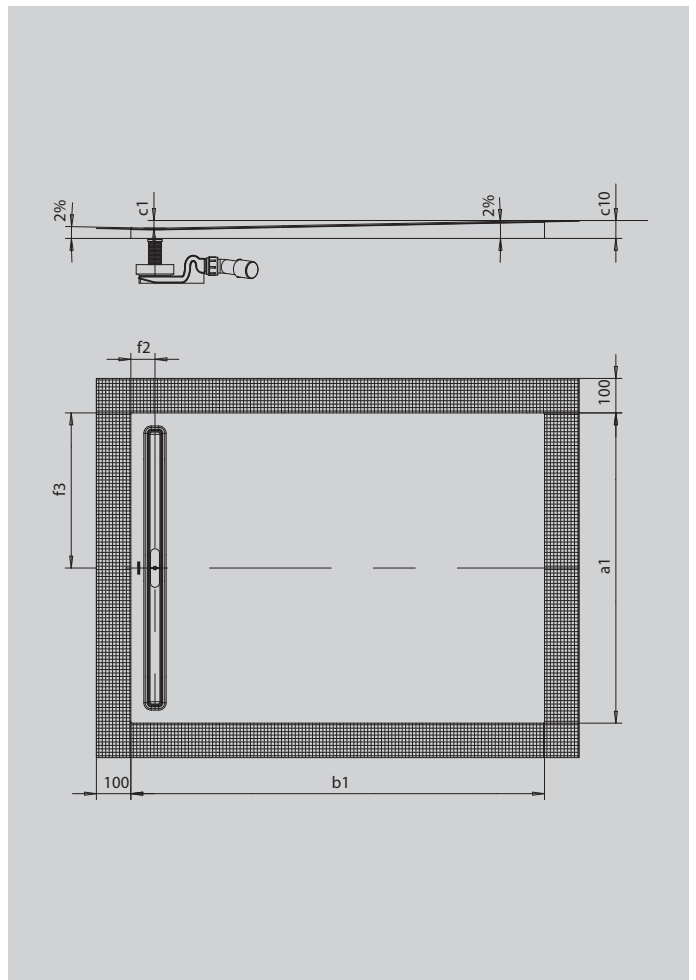

NEXSYS

- Absolutely floor-level shower surface made of KALDEWEI steel enamel
- Design: Absolutely flat surface - no inner contours for a generous standing area and a harmonious bathroom interior. Discreet waste channel with flush design cover
- Pre-assembled 4-in-1 system consisting of enamelled shower surface, waste channel, all-round sealing tape, slope support with counter slope between channel and wall. The system is completed by the desired waste fitting inc. hair catcher and an exclusive design cover from the optional extras
- Accessories included: Sound insulation tape
- Low total height from 84 mm (depending on size and waste fitting)

Similar illustration

Model 2627	KA 4121	KA 4122
Total height	120.0-190.0	100
Fitting height	90.0-160.0	70

ANTISLIP
SECURE

Model		2627
External length	a_1	1000 mm
External width	b_1	1600 mm
Depth inside	c_1	30 mm
Height with support	c_{10}	60 mm
Distance bath edge to centre of waste hole	$f_2; f_3$	70; 500 mm
Total height KA 4121, min.		120 mm
Total height KA 4121, max.		190 mm
Total height KA 4122		100 mm
Net weight		39 kg