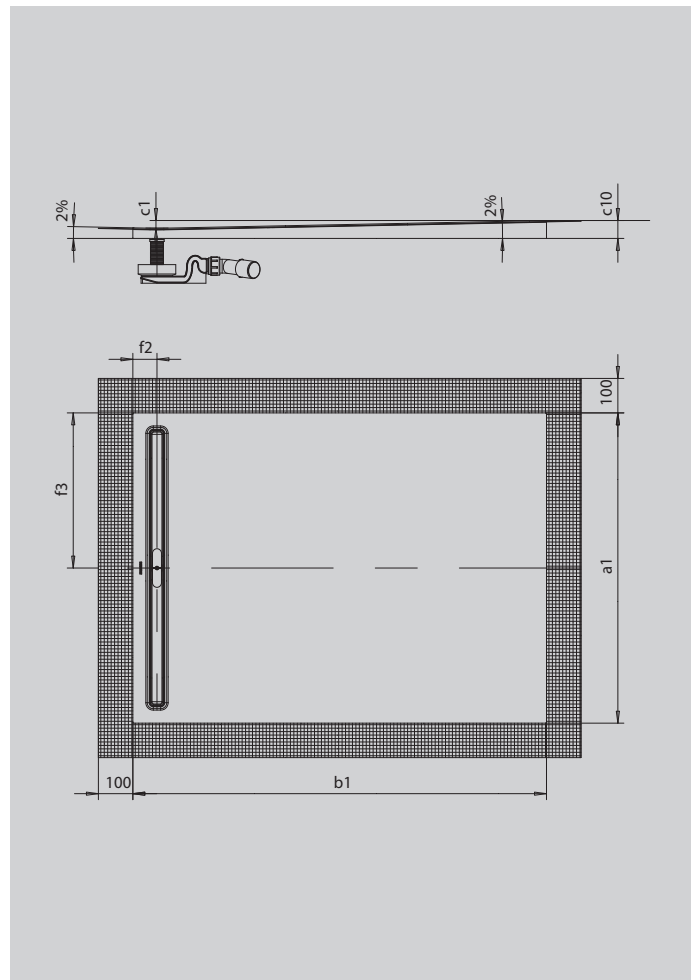

NEXSYS

- Absolutely floor-level shower surface made of KALDEWEI steel enamel
- Design: Absolutely flat surface - no inner contours for a generous standing area and a harmonious bathroom interior. Discreet waste channel with flush design cover
- Pre-assembled 4-in-1 system consisting of enamelled shower surface, waste channel, all-round sealing tape, slope support with counter slope between channel and wall. The system is completed by the desired waste fitting inc. hair catcher and an exclusive design cover from the optional extras
- Accessories included: Sound insulation tape
- Low total height from 84 mm (depending on size and waste fitting)

Similar illustration

Model 2619	KA 4121	KA 4122
Total height	112.0-182.0	92
Fitting height	90.0-160.0	70

ANTISLIP
SECURE

Model		2619
External length	a_1	1000 mm
External width	b_1	1200 mm
Depth inside	c_1	22 mm
Height with support	c_{10}	52 mm
Distance bath edge to centre of waste hole	$f_2; f_3$	70; 500 mm
Total height KA 4121, min.		112 mm
Total height KA 4121, max.		182 mm
Total height KA 4122		92 mm
Net weight		28 kg