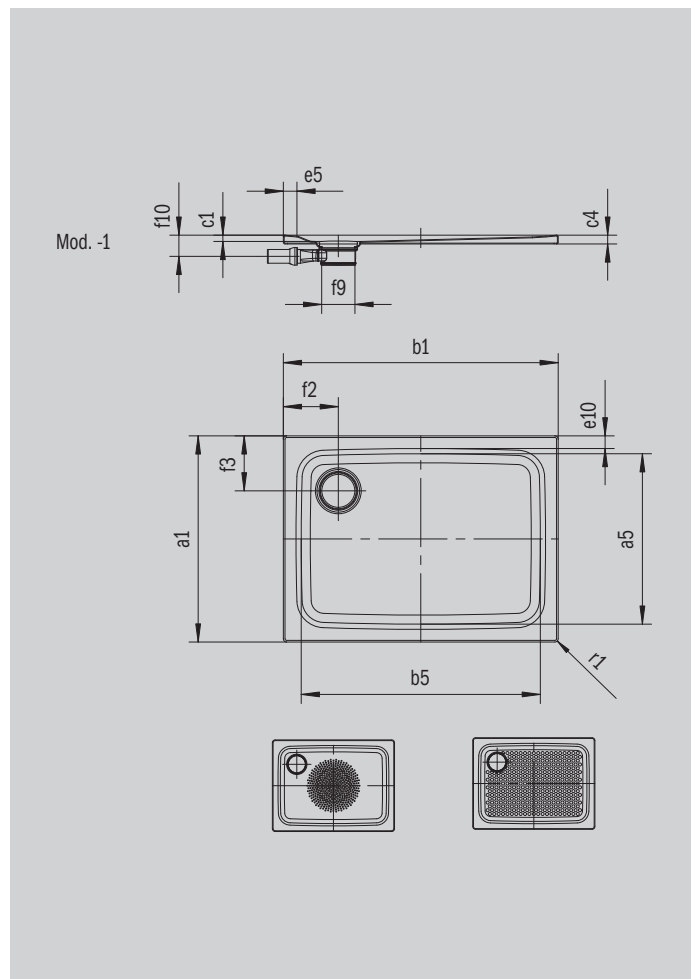

# SUPERPLAN PLUS

- elegant, puristic design
- can be installed to be absolutely flush with the floor
- maximum standing comfort thanks to the flat enamelled waste cover that is set flush in the shower tray
- made of KALDEWEI steel enamel

Similar illustration

Model 486	KA 120 horizontal	KA 120 flat	KA 120 vertical
Total height	108	88	37
Fitting height	83	63	83

ANTISLIP  
**SECURE<sup>+</sup>**

Model		486
External length	$a_1$	1200 mm
Internal length	$a_5$	1070 mm
External width	$b_1$	1200 mm
Internal width	$b_5$	1070 mm
Depth inside	$c_1$	25 mm
Height of rim	$c_4$	32 mm
Height with low-profile support	$c_{16}$	37 mm
Width of rim	$e_{10}; e_5$	50; 50 mm
Diameter of waste hole	$f_9$	Ø 120 mm
Distance bath edge to centre of waste hole	$f_{21}; f_3$	200; 200 mm
External radius	$r_1$	12 mm
Net weight		37 kg
Diameter of anti-slip		Ø 588 mm
Full anti-slip		1060 x 1105 mm
ANTI-SLIP SECURE PLUS		full base