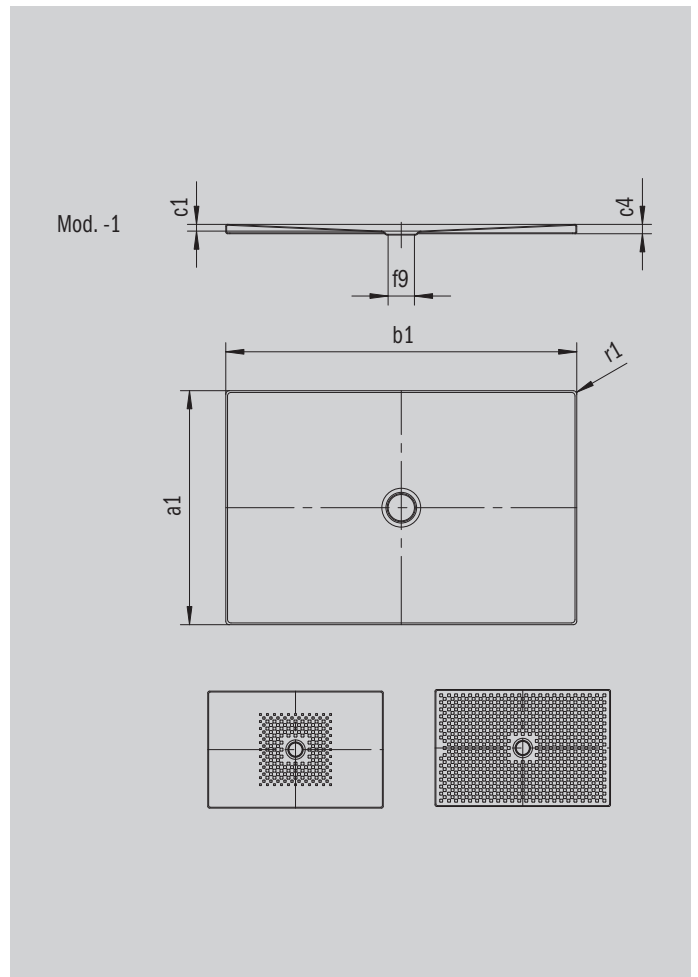

# SCONA

- harmonious design with centrally-placed waste
- can be installed absolutely flush to floor
- made of KALDEWEI steel enamel
- flush-fitting recessed waste cover (only in combination with the KA 90 waste fittings)

Similar illustration

Model 979	KA 90 horizontal	KA 90 flat	KA 90 vertical
Total height	103	83	37
Fitting height	80	60	80

ANTISLIP  
**SECURE<sup>+</sup>**

Model		979
External length	$a_1$	750 mm
External width	$b_1$	1500 mm
Depth inside	$c_1$	23 mm
Height of rim	$c_4$	32 mm
Height with low-profile support	$c_{16}$	37 mm
Diameter of waste hole	$f_9$	Ø 90 mm
External radius	$r_1$	12 mm
Net weight		31 kg
Anti-slip		492 x 492 mm
Full anti-slip		692 x 1412 mm
ANTI-SLIP SECURE PLUS		full base