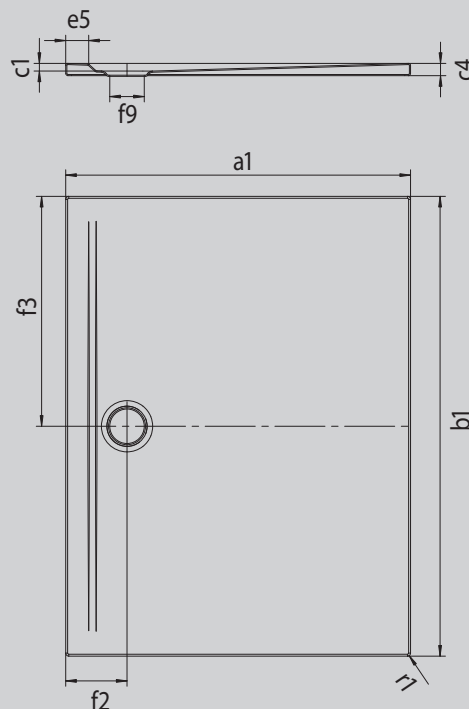

SUPERPLAN ZERO

- accessible from three sides without steps
- waste especially close to the wall and an even slope for a consistently level surface
- generous design, seamless transitions for small and large bathrooms
- clear edges and sharp corner radii for minimum joints and a uniform look
- low installation height for easy, floor-level installation – also for large formats

Similar illustration

Model 1586	KA 90 horizontal	KA 90 flat	KA 90 vertical
Total height	100	80	37
Fitting height	80	60	80

Mod. -1

ANTISLIP
SECURE⁺

Model		1586
External length	a_1	800 mm
External width	b_1	1500 mm
Depth inside	c_1	20 mm
Height of rim	c_4	32 mm
Height with low-profile support	c_{16}	37 mm
Width of rim	e_5	60 mm
Diameter of waste hole	f_9	Ø 90 mm
Distance bath edge to centre of waste hole	$f_2; f_3$	160; 750 mm
External radius	r_1	8 mm
Net weight		31 kg
ANTI-SLIP SECURE PLUS		full base