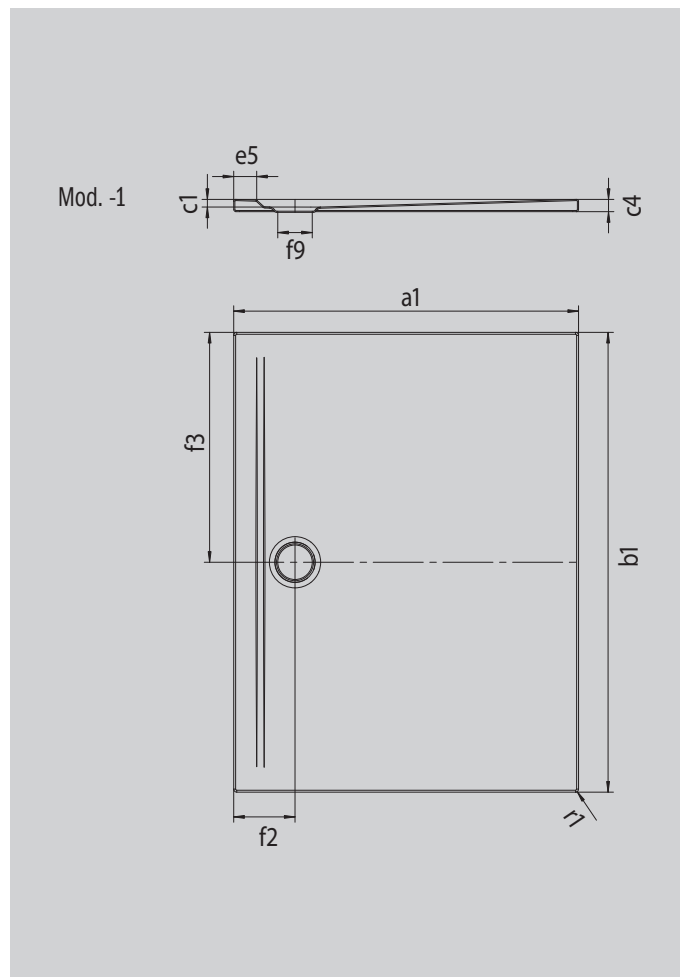

# SUPERPLAN ZERO

- accessible from three sides without steps
- waste especially close to the wall and an even slope for a consistently level surface
- generous design, seamless transitions for small and large bathrooms
- clear edges and sharp corner radii for minimum joints and a uniform look
- low installation height for easy, floor-level installation – also for large formats

Similar illustration

Model 1556	KA 90 horizontal	KA 90 flat	KA 90 vertical
Total height	100	80	37
Fitting height	80	60	80

ANTISLIP  
**SECURE<sup>+</sup>**

Model		1556
External length	$a_1$	1000 mm
External width	$b_1$	1200 mm
Depth inside	$c_1$	20 mm
Height of rim	$c_4$	32 mm
Height with low-profile support	$c_{16}$	37 mm
Width of rim	$e_5$	60 mm
Diameter of waste hole	$f_9$	Ø 90 mm
Distance bath edge to centre of waste hole	$f_2; f_3$	160; 600 mm
External radius	$r_1$	8 mm
Net weight		31 kg
ANTI-SLIP SECURE PLUS		full base