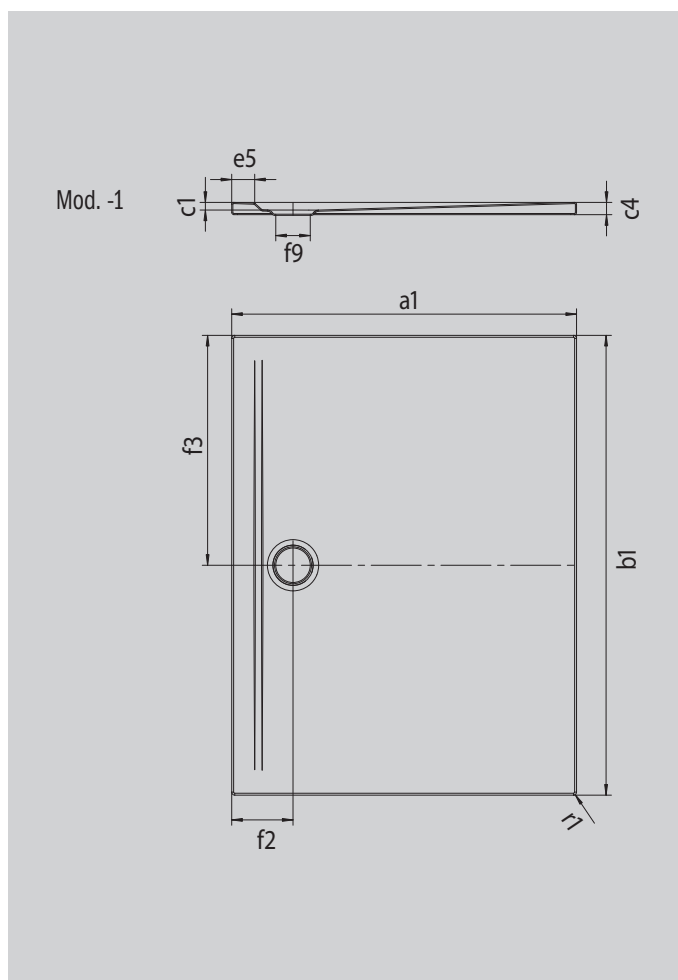

# SUPERPLAN ZERO

- accessible from three sides without steps
- waste especially close to the wall and an even slope for a consistently level surface
- generous design, seamless transitions for small and large bathrooms
- clear edges and sharp corner radii for minimum joints and a uniform look
- low installation height for easy, floor-level installation – also for large formats

Similar illustration

Model 1532	KA 90 horizontal	KA 90 flat	KA 90 vertical
Total height	100	80	37
Fitting height	80	60	80

ANTISLIP  
**SECURE<sup>+</sup>**

Model		1532
External length	$a_1$	900 mm
External width	$b_1$	1000 mm
Depth inside	$c_1$	20 mm
Height of rim	$c_4$	32 mm
Height with low-profile support	$c_{16}$	37 mm
Width of rim	$e_5$	60 mm
Diameter of waste hole	$f_9$	Ø 90 mm
Distance bath edge to centre of waste hole	$f_2; f_3$	160; 500 mm
External radius	$r_1$	8 mm
Net weight		23 kg
ANTI-SLIP SECURE PLUS		full base