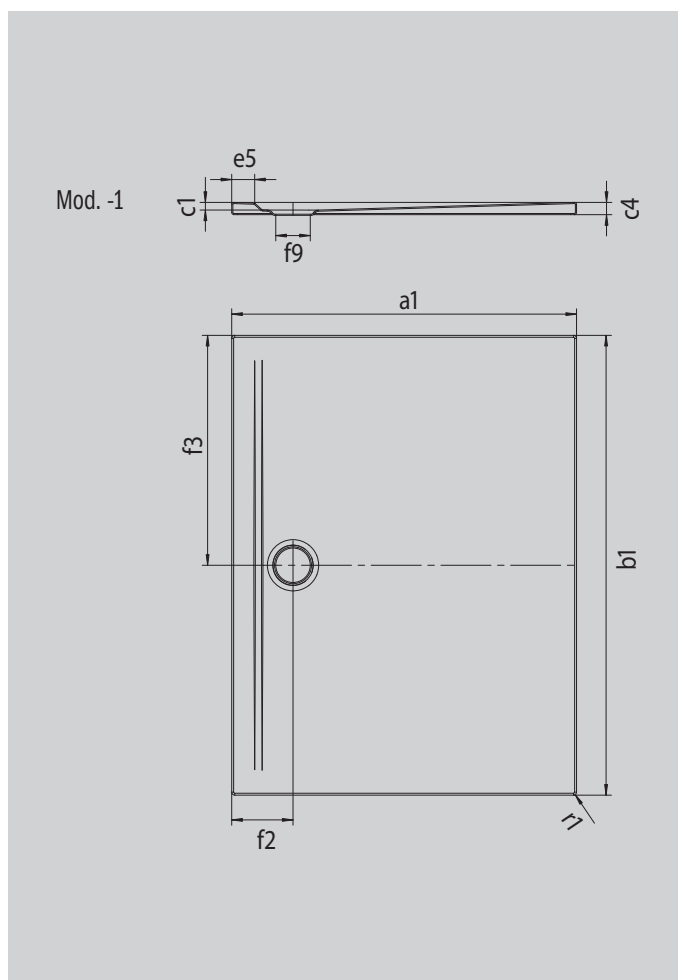

# SUPERPLAN ZERO

- accessible from three sides without steps
- waste especially close to the wall and an even slope for a consistently level surface
- generous design, seamless transitions for small and large bathrooms
- clear edges and sharp corner radii for minimum joints and a uniform look
- low installation height for easy, floor-level installation – also for large formats

Similar illustration

Model 1518	KA 90 horizontal	KA 90 flat	KA 90 vertical
Total height	100	80	49
Fitting height	80	60	80

ANTISLIP  
**SECURE** <sup>+</sup>

Model		1518
External length	$a_1$	700 mm
External width	$b_1$	900 mm
Depth inside	$c_1$	20 mm
Height of rim	$c_4$	32 mm
Width of rim	$e_5$	60 mm
Diameter of waste hole	$f_9$	Ø 90 mm
Distance bath edge to centre of waste hole	$f_2; f_3$	160; 450 mm
External radius	$r_1$	8 mm
Net weight		16 kg
ANTI-SLIP SECURE PLUS		full base