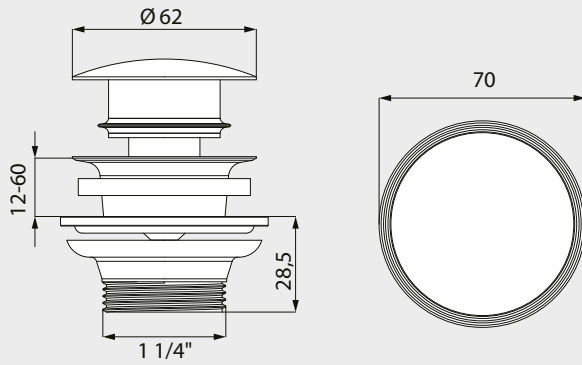

INFLOW/OUTFLOW TECHNOLOGY

PUSH-TO-OPEN WASTE WITH CHROME COVER

- Push-to-open waste for washbasins with overflow

Push-to-open waste	Model	
with chrome cover	Order No.	
	3907	
	905100000999	