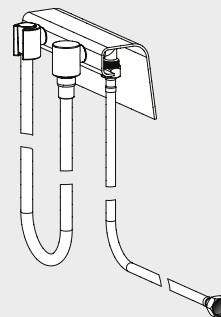

SHOWER ACCESSORIES

SHOWER HOSE

- The perfect system solution for installing the shower hose on the edge of the bath
- The shower hose discreetly disappears underneath the edge of the bath when not in use
- Any water drops that flow along the hose when the hand shower is in use are hygienically redirected towards the outlet valve via an additional hose; so no water flows under the edge of the tub to bath
- An integrated spring simplifies the retraction of the hand shower
- Inlet G3/8" or G1/2", outlet G1/2" for shower head, Shower hose length: 150 cm
- effective length: 70 cm
- Inclusive of special drilling charge, drawing showing location required
- **Suitable for KALDEWEI baths only**

Model
Order No.

**KALDEWEI shower hose 8880,
Retractable**

8880
68972020999

Note: Shower head not included. Information on positioning options can be found at www.kaldewei.com.

SHOWER HOSE

- The perfect system solution for positioning the shower hose on free-standing baths
- Chrome-plated attaching elements mounted to the side of the bath hold the external hose directly on the bath, safely and comfortably
- An elegant design for a stylish bath setting
- Inlet G1/2", Outlet G1/2" for shower head
- Inclusive of special drilling charge
- **Suitable for KALDEWEI baths only**