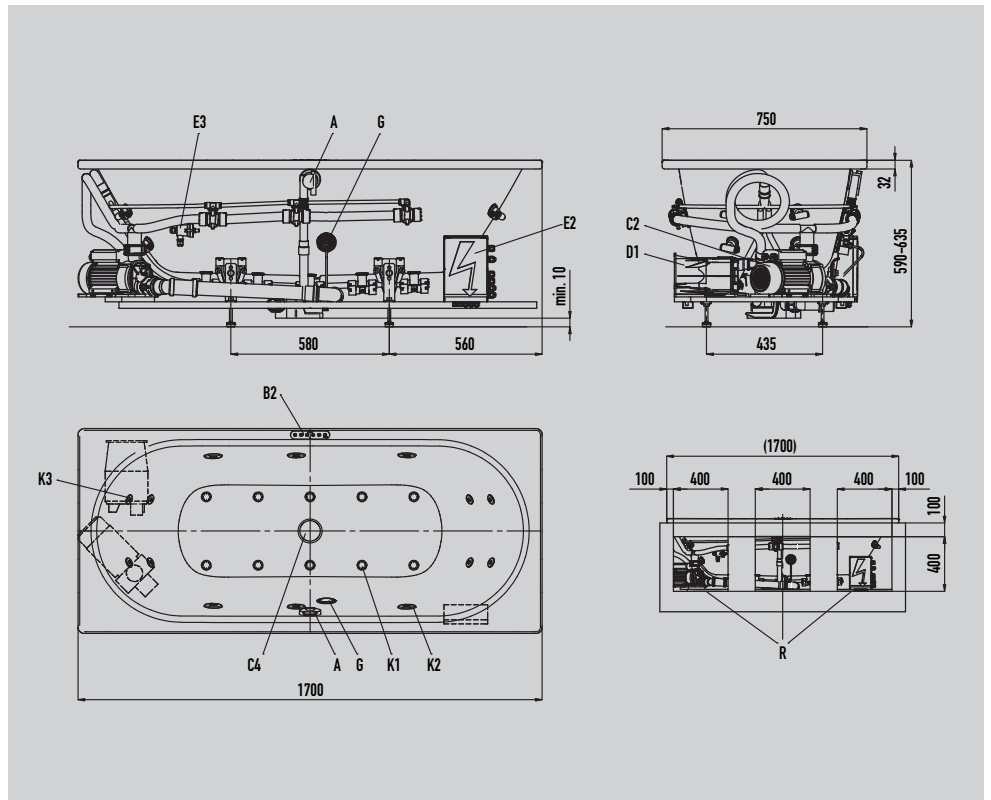

KALDEWEI

CLASSIC DUO 107

Body & Soul

Technical whirl datasheet

CLASSIC DUO 107

Body & Soul

Similar illustration. In the configuration with whirl systems, all visible parts are white.

Attributes

A	Drain and overflow fitting
B2	Keypad
C2	Pump side area
C4	Bottom suction
D1	Blower bottom area
E2	Cable junction box
E3	Level sensor
G	Illumination - spotlight / spectral light
K1	Floor jets
K2	Side jets
K3	Micro jets
R	Inspection hole