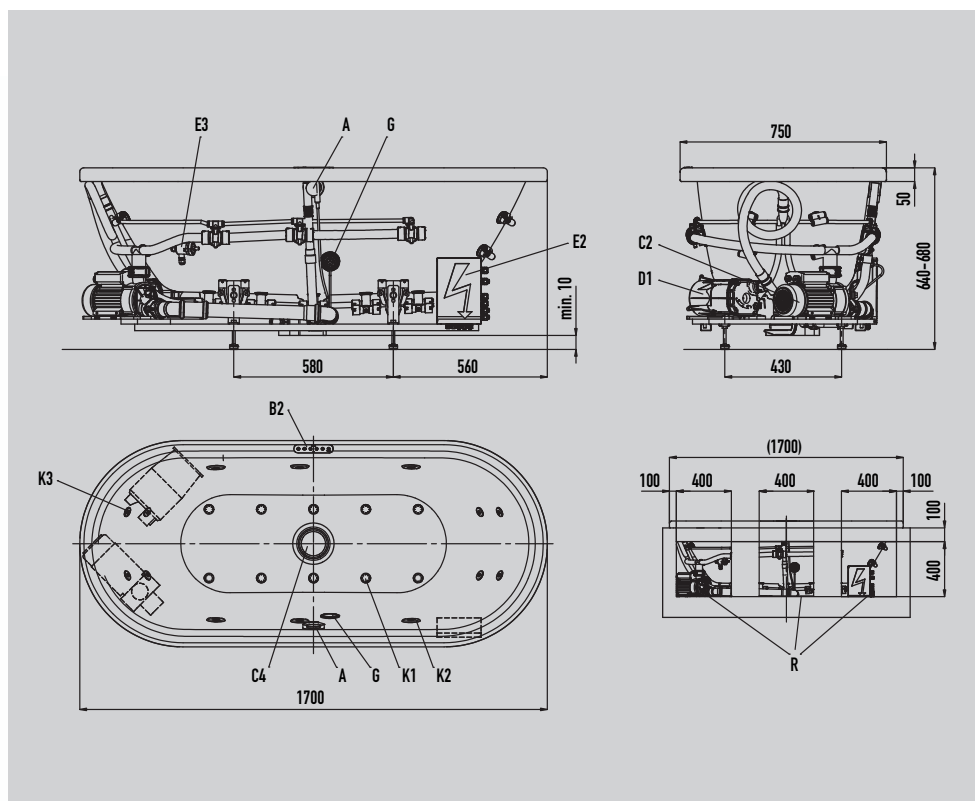

KALDEWEI

CENTRO DUO OVAL 127

Body & Soul

Technical whirl datasheet

CENTRO DUO OVAL 127

Body & Soul

Similar illustration. In the configuration with whirl systems, all visible parts are white.

Attributes

A	Drain and overflow fitting
B2	Keypad
C2	Pump side area
C4	Bottom suction
D1	Blower bottom area
E2	Cable junction box
E3	Level sensor
G	Illumination - spotlight / spectral light
K1	Floor jets
K2	Side jets
K3	Micro jets
R	Inspection hole