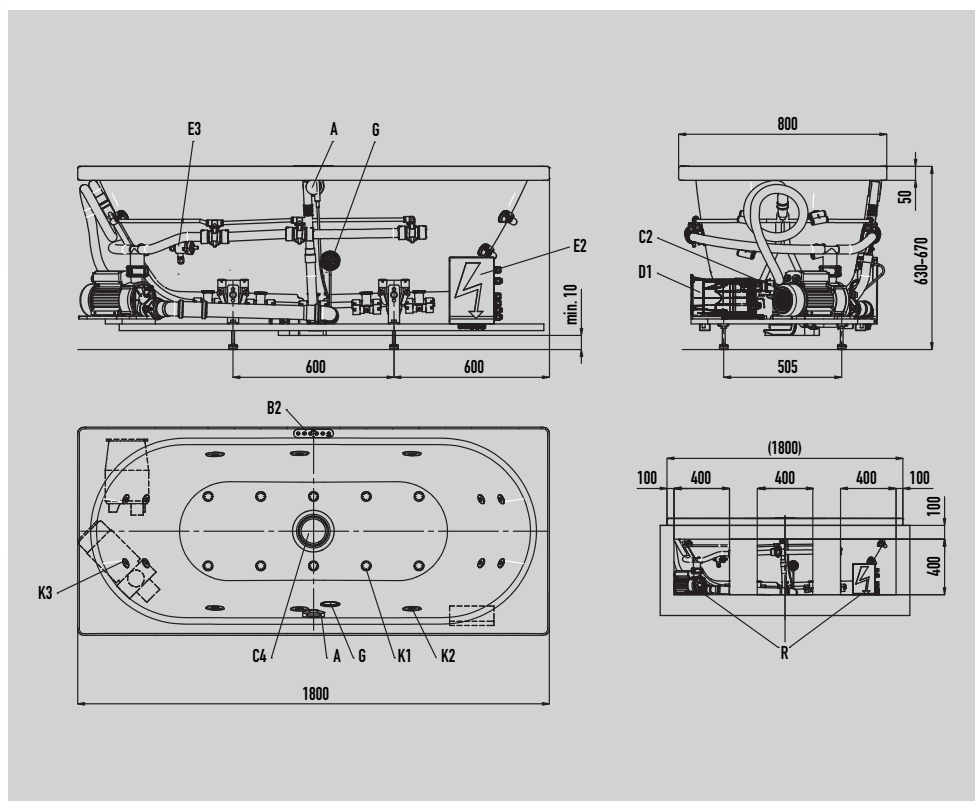

## CENTRO DUO 133

Body & Soul

Technical whirl datasheet

## Body & Soul

Similar illustration. In the configuration with whirl systems, all visible parts are white.

### Attributes

A	Drain and overflow fitting
B2	Keypad
C2	Pump side area
C4	Bottom suction
D1	Blower bottom area
E2	Cable junction box
E3	Level sensor
G	Illumination - spotlight / spectral light
K1	Floor jets
K2	Side jets
K3	Micro jets
R	Inspection hole