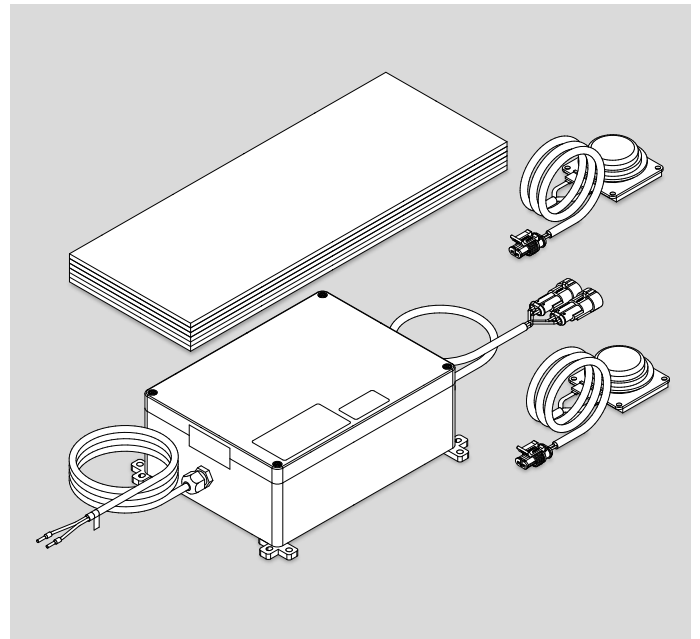

SOUND WAVE

- Innovative sound audio system
- Bath acts as sound box
- Good audio quality due to perfectly tuned technology
- Extraordinary sound above and under water
- Immersive musical experience
- Very easy to operate using your Bluetooth® -enabled device
- Perfect for the family. Wireless connection for up to 8 devices
- Operation via Bluetooth®.

The SOUND WAVE complies with Bluetooth® specification 2.1. The system supports the following profiles: Advanced Audio Distribution (A2DP) 1.0 and Audio/Video Remote Control (AVRCP) 1.0, and the protocols SBC (Subband Coding) and aptX®

- Sound Wave automatically switches to stand by after disconnection
- Only suitable for KALDEWEI baths