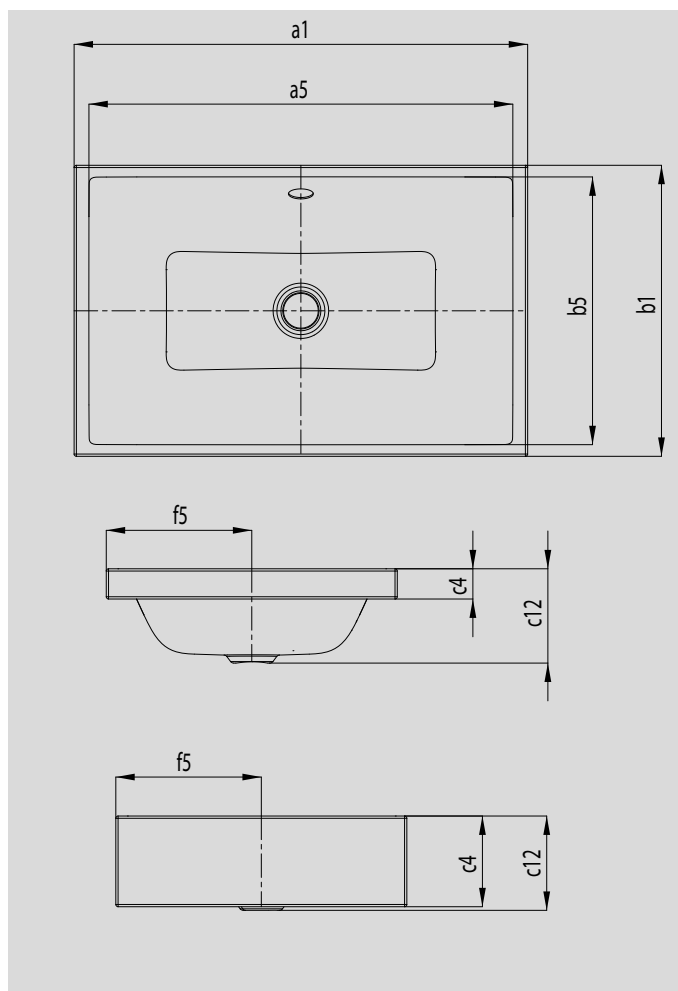

PURO S COUNTERTOP WASHBASIN

(HEIGHT OF RIM 4.72 INCH)

- extension of the PURO countertop washbasin by a model without tap deck
- contrasts conventional washbasins with a stylish bowl aesthetic
- individual positioning of the washbasin on the countertop allows perfect combination with a free-standing or wall-mounted tap
- made of KALDEWEI steel enamel
- designed by Anke Salomon

		inch	inch
Model No.		3175	3176
External length	a1	23.62	35.43
Internal length	a5	22.09	33.84
External width	b1	15.16	15.16
Internal width	b5	13.94	13.94
Height of rim	c4	4.72	4.72
Distance basin surface to bottom edge of waste hole	c12	4.92	4.92
Distance outer edge to centre of waste hole	f5	7.58	7.58
Weight of the enamelled washbasin in lbs		26.46	35.27