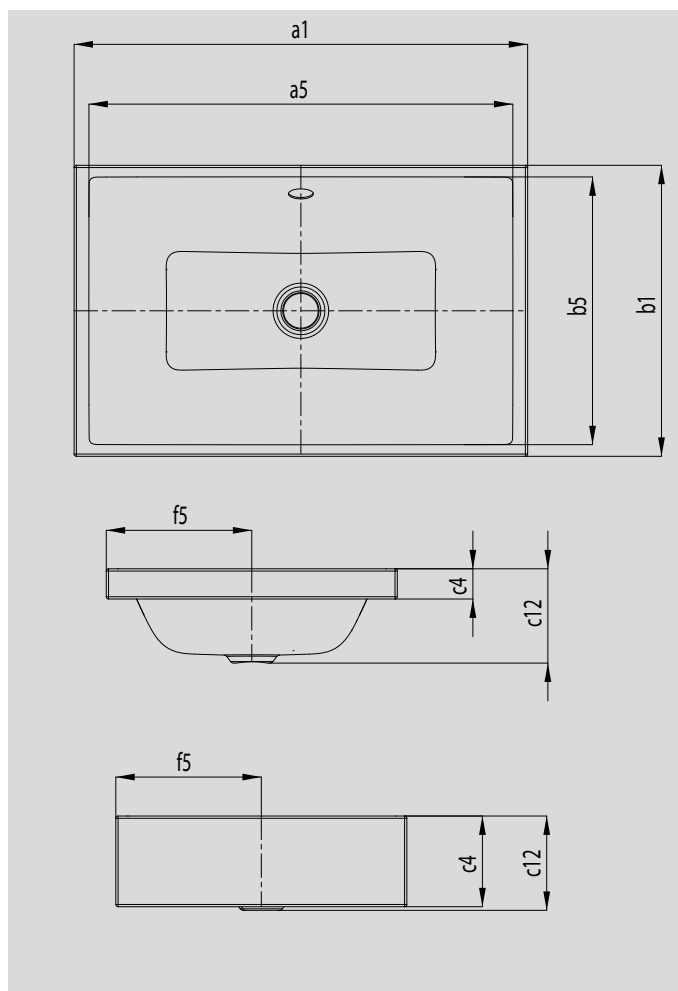

PURO S COUNTERTOP WASHBASIN

(HEIGHT OF RIM 1.57 INCH)

- extension of the PURO countertop washbasin by a model without tap deck
- contrasts conventional washbasins with a stylish bowl aesthetic
- individual positioning of the washbasin on the countertop allows perfect combination with a free-standing or wall-mounted tap
- made of KALDEWEI steel enamel
- designed by Anke Salomon

		inch	inch
Model No.		3173	3174
External length	a1	23.62	35.43
Internal length	a5	22.09	33.84
External width	b1	15.16	15.16
Internal width	b5	13.94	13.94
Height of rim	c4	1.57	1.57
Distance basin surface to bottom edge of waste hole	c12	4.92	4.92
Distance outer edge to centre of waste hole	f5	7.58	7.58
Weight of the enamelled washbasin in lbs		17.64	26.46