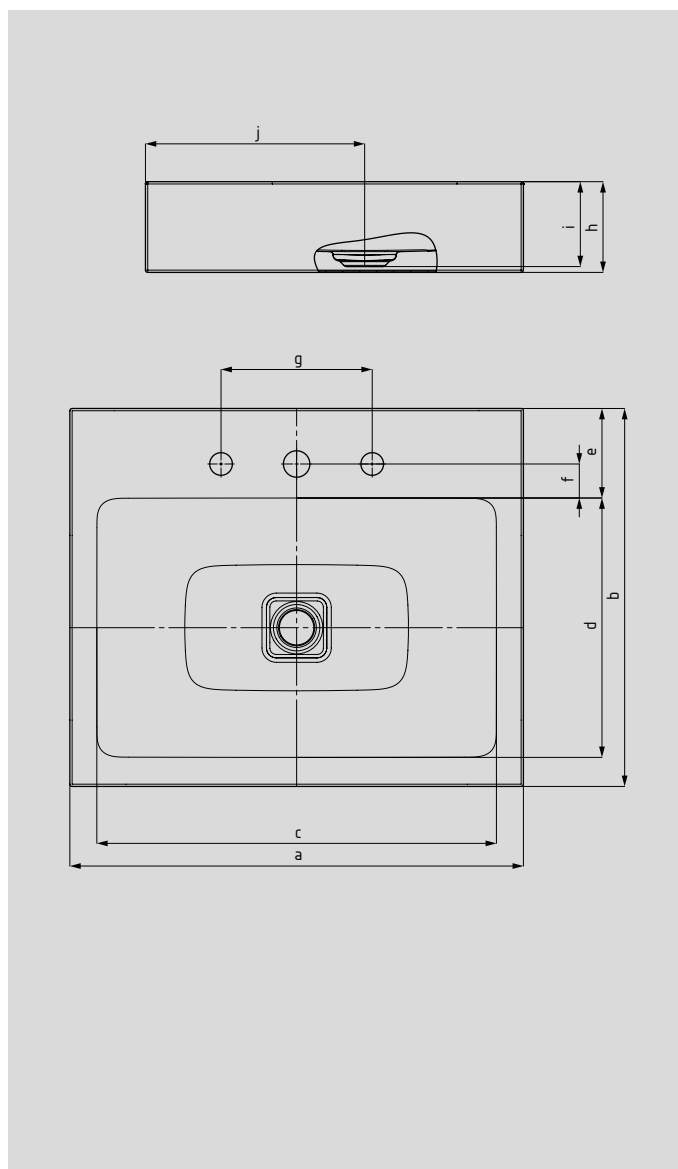

CONO COUNTERTOP WASHBASIN

(HEIGHT OF RIM 4.72 INCH)

- washbasin with premium character exudes elegance and harmony
- optimally integrated enamelled waste accentuates the underlying geometry of the washbasin
- unusually generous rim provides space for fittings or individual accessories
- perfectly complements the CONO range

		inch	inch	inch
Model No.		3077	3085	3086
External length	a	19.69	23.62	35.43
External width	b	19.69	19.69	19.69
Internal length	c	17.01	20.94	32.76
Internal width	d	13.70	13.70	13.70
Depth of tap deck	e	4.57	4.57	4.57
Distance tap holes to edge	f	1.77	1.77	1.77
Distance of outer tap holes (3 tap holes)	g	7.87	7.87	7.87
Height of rim	h	4.72	4.72	4.72
Distance basin surface to bottom edge of waste hole	i	4.41	4.41	4.41
Distance rear edge to centre of waste hole	j	11.42	11.42	11.42
Weight of the enamelled washbasin in lbs		25.33	28.73	38.93