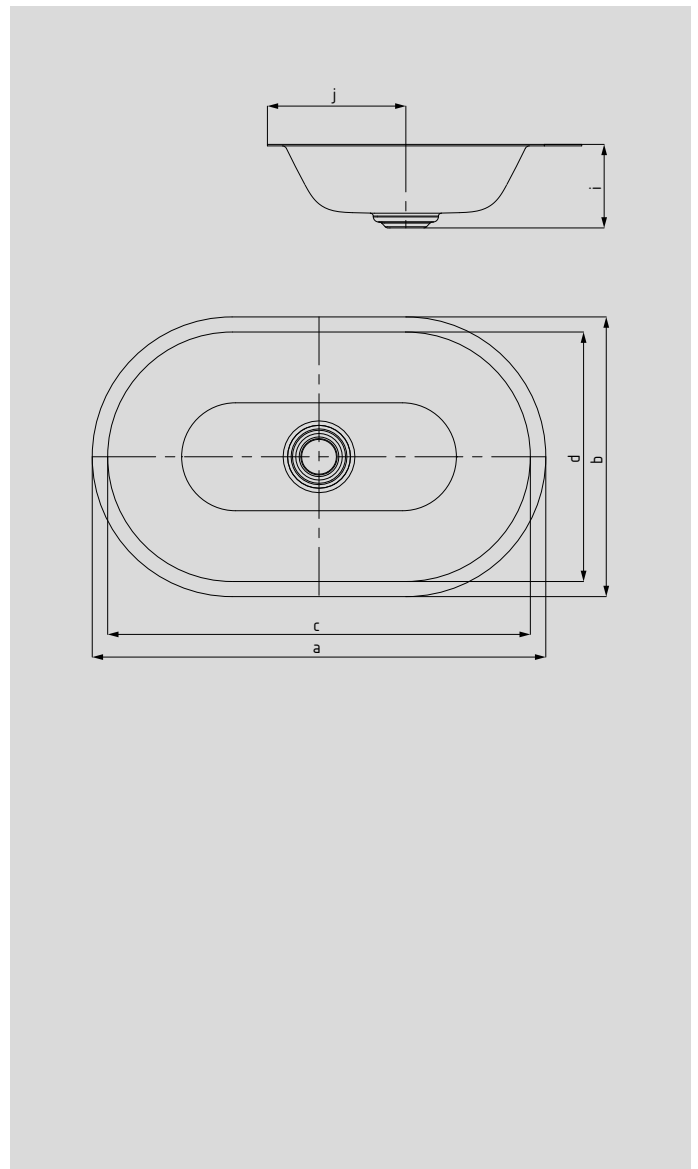

CENTRO UNDERCOUNTER WASHBASIN

- fusion of minimalism and simple elegance
- luxurious look – integrates perfectly both in modern and traditional bathroom settings
- circle taken as the basic shape echoes in the perfectly integrated enamelled waste
- matching counterpart to the CENTRO bath
- designed by Anke Salomon

Model No.		inch	inch
External length	a	24.02	35.83
External width	b	14.96	14.96
Internal length	c	22.01	33.82
Internal width	d	12.99	12.99
Distance basin surface to bottom edge of waste hole	i	4.41	4.41
Distance rear edge to centre of waste hole	j	7.48	7.48
Weight of the enamelled washbasin in lbs		14.2	20.44