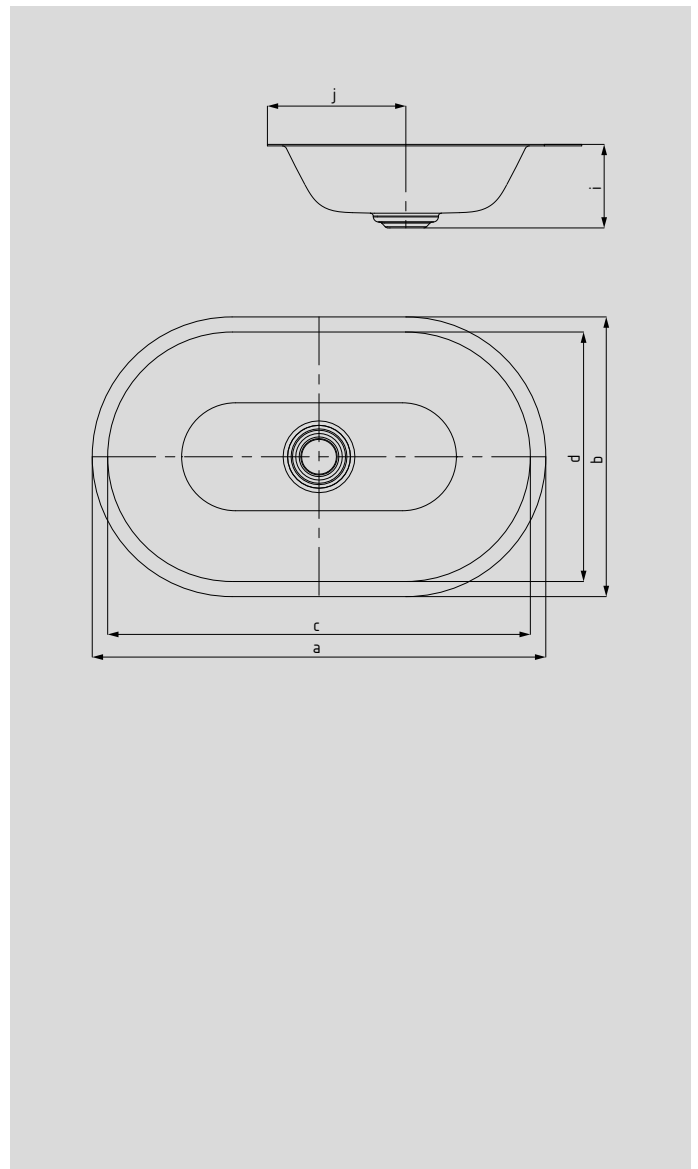

CENTRO UNDERCOUNTER WASHBASIN

- fusion of minimalism and simple elegance
- luxurious look – integrates perfectly both in modern and traditional bathroom settings
- circle taken as the basic shape echoes in the perfectly integrated enamelled waste
- matching counterpart to the CENTRO bath
- designed by Anke Salomon

		inch	inch
Model No.		3059	3060
External length	a	24.02	35.83
External width	b	14.96	14.96
Internal length	c	22.01	33.82
Internal width	d	12.99	12.99
Distance basin surface to bottom edge of waste hole	i	4.41	4.41
Distance rear edge to centre of waste hole	j	7.48	7.48
Weight of the enamelled washbasin in lbs		14.2	20.44