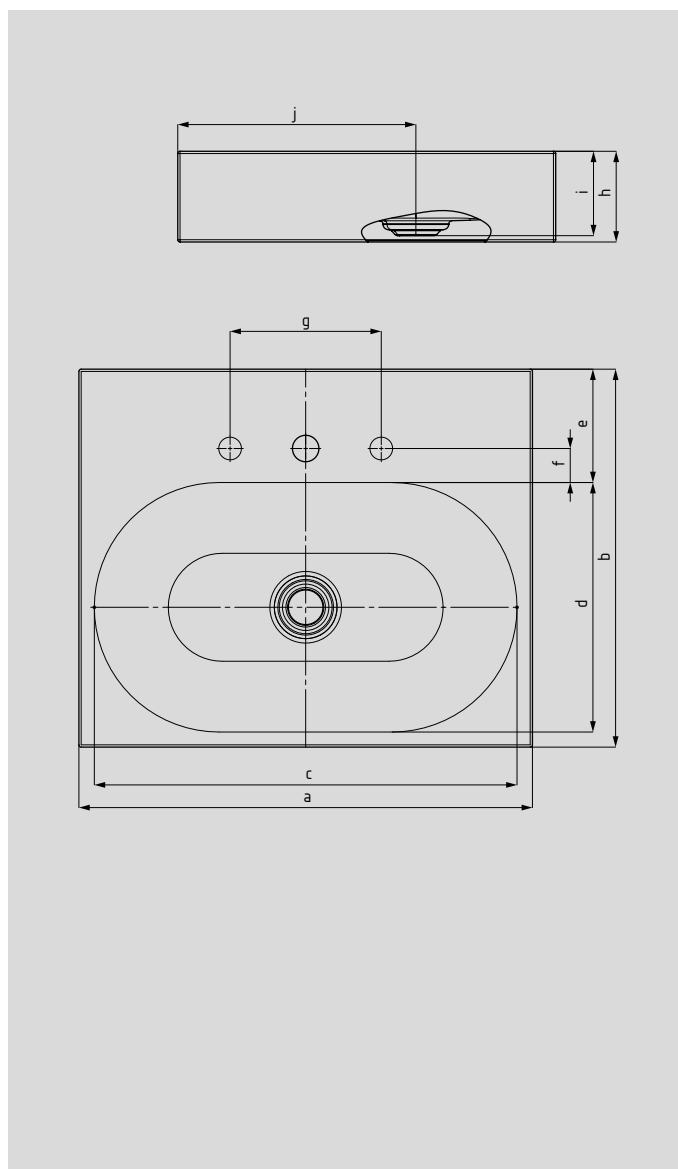

CENTRO COUNTERTOP WASHBASIN

(HEIGHT OF RIM 4.72 INCH)

- fusion of minimalism and simple elegance
- luxurious look – integrates perfectly both in modern and traditional bathroom settings
- circle taken as the basic shape echoes in the perfectly integrated enamelled waste
- washbasin surrounded with ample space for individual accessories
- matching counterpart to the CENTRO bath
- designed by Anke Salomon

		inch	inch
Model No.		3057	3058
External length	a	23.62	35.43
External width	b	19.69	19.69
Internal length	c	22.01	33.82
Internal width	d	12.99	12.99
Depth of tap deck	e	5.91	5.91
Distance tap holes to edge	f	1.77	1.77
Distance of outer tap holes (3 tap holes)	g	7.87	7.87
Height of rim	h	4.72	4.72
Distance basin surface to bottom edge of waste hole	i	4.41	4.41
Distance rear edge to centre of waste hole	j	12.40	12.40
Weight of the enamelled washbasin in lbs		27.73	38.93