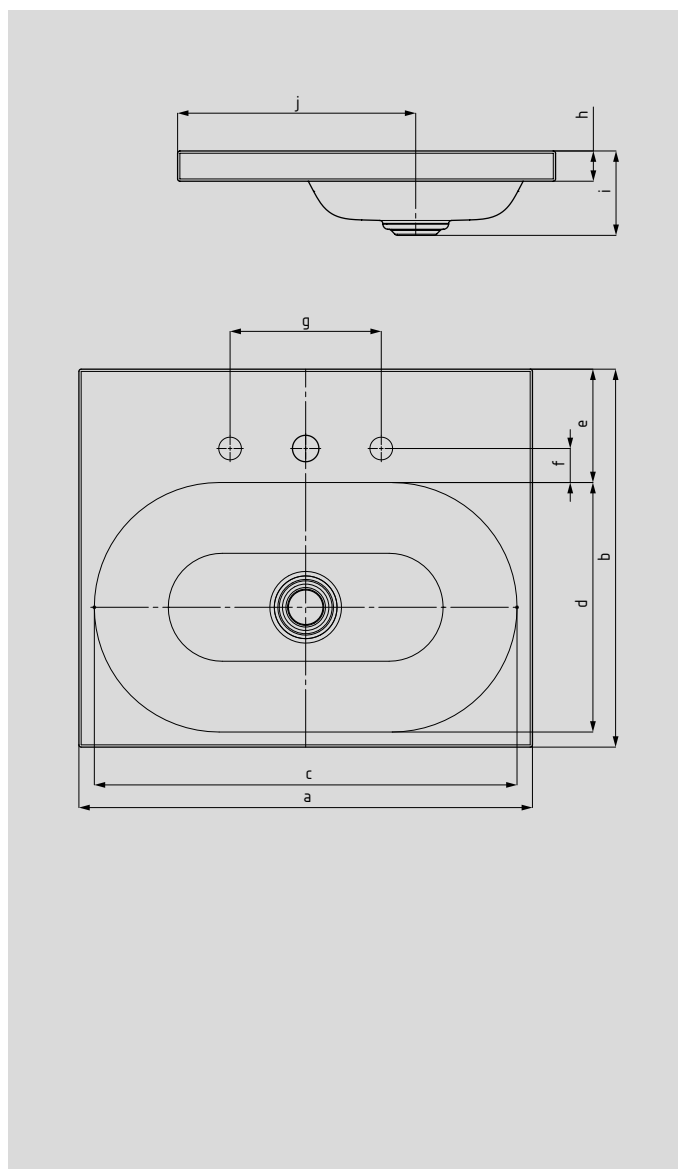

CENTRO INSET COUNTERTOP WASHBASIN

(HEIGHT OF RIM 1.57 INCH)

- fusion of minimalism and simple elegance
- luxurious look – integrates perfectly both in modern and traditional bathroom settings
- circle taken as the basic shape echoes in the perfectly integrated enamelled waste
- washbasin surrounded with ample space for individual accessories
- matching counterpart to the CENTRO bath
- designed by Anke Salomon

		inch	inch
Model No.		3055	3056
External length	a	23.62	35.43
External width	b	19.69	19.69
Internal length	c	22.01	33.82
Internal width	d	12.99	12.99
Depth of tap deck	e	5.91	5.91
Distance tap holes to edge	f	1.77	1.77
Distance of outer tap holes (3 tap holes)	g	7.87	7.87
Height of rim	h	1.57	1.57
Distance basin surface to bottom edge of waste hole	i	4.41	4.41
Distance rear edge to centre of waste hole	j	12.40	12.40
Weight of the enamelled washbasin in lbs		17.57	24.90