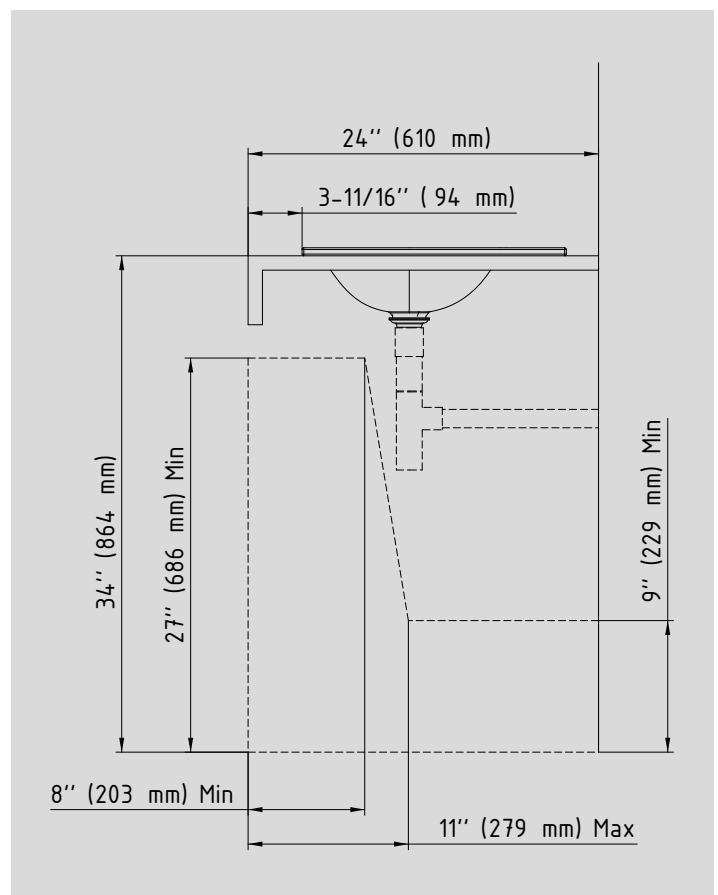

built-in washbasin:

3037-9
3037-9a
3038-9
3038-9a

inset countertop washbasin:

3040-9
3040-9a
3041-9
3041-9a

countertop washbasin:

3042-9
3042-9a
3043-9
3043-9a

Models meet ADA guidelines when installed according to recommended ADA installation.