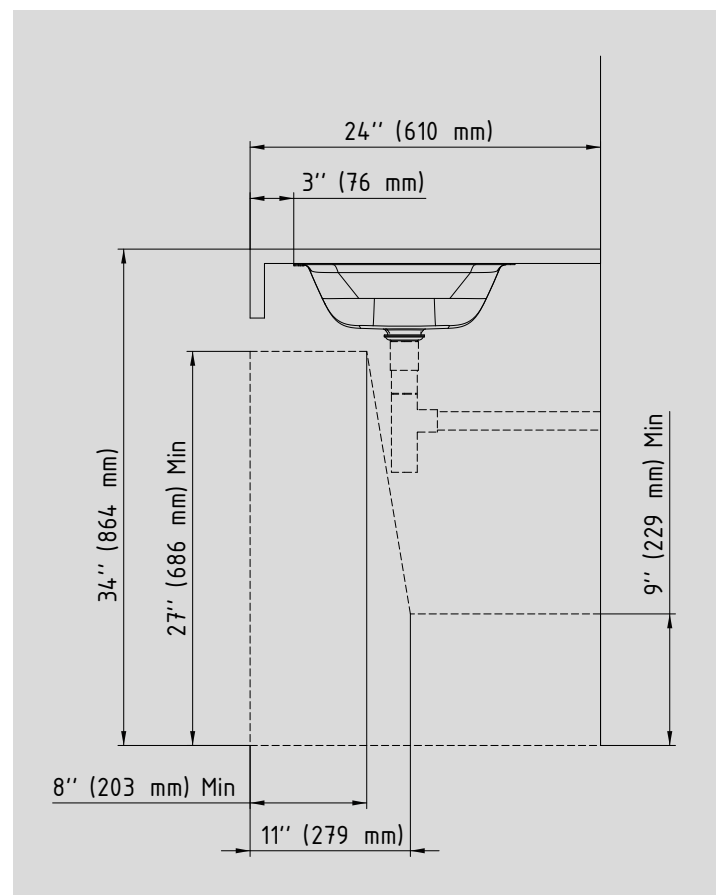

RECOMMENDED ADA INSTALLATION FOR PURO UNDERCOUNTER WASHBASINS

- elegant rectangular washbasin in a classically minimalist design
- reduced precise edges
- very generous interior dimensions
- clean and timeless lines – immortalised in long-lasting KALDEWEI steel enamel
- harmonises perfectly with the PURO bath series
- designed by Anke Salomon

undercounter washbasin:

3159-9a

3160-9a

3161-9a

Models meet ADA guidelines when installed according to recommended ADA installation.